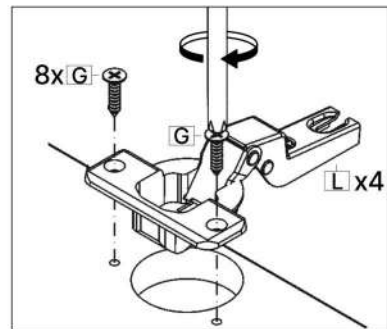

N x8

3.5\*16mm

P x3

G x24

17

18

DULAP "MEZZO 1500mm"

13

15×4

16×2

14×4

A x4

6.3\*50mm  
J x16

Q x20gr.

19

x2

x2

x2

13x2

3.5\*16mm

3.5\*30mm

G x12

H x8

20