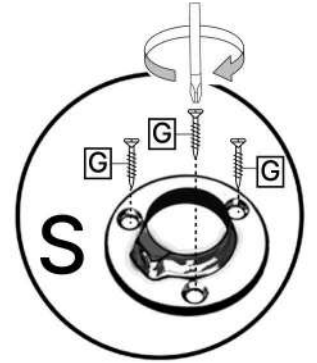

P x2
3.5x16mm

S x4

T x2

G x44

19

20

DULAP "HARDY" 4 usi

15